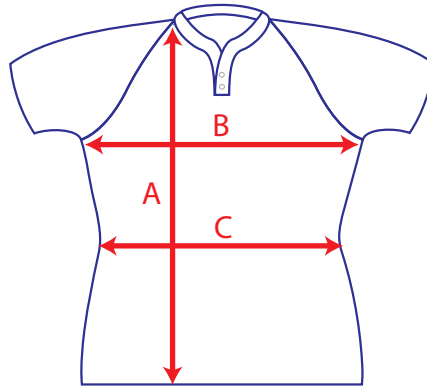

獅 LIONHART

DIMENSIONS ARE GARMENT SIZES

For equivalent chest or waist sizes please double measurements shown

TOLERANCE = +/- 1 cm,
if in doubt order one size larger

Half Tight

Note for straight sided shirt option the shirt width will be dimension B

Adult Mens Size

Units: CM

	XXS	XS	S	M	L	XL	2XL	3XL	4XL	5XL
A	66.0	68.5	71.0	73.5	76.0	78.5	81.0	83.5	86.0	89.0
B	45.0	47.5	50.0	52.5	55.0	57.5	60.0	62.5	65.0	67.5
C	39.0	41.0	43.0	45.0	47.0	49.0	51.0	53.0	55.0	57.0

Tight

Note for straight sided shirt option the shirt width will be dimension B

Adult Ladies Size

Units: CM

	XXS	XS	S	M	L	XL	2XL	3XL	4XL	5XL
A	66.0	68.5	71.0	73.5	76.0	78.5	81.0	83.5	86.0	89.0
B	45.0	47.5	50.0	52.5	55.0	57.5	60.0	62.5	65.0	67.5
C	36.0	38.0	40.0	42.0	44.0	46.0	48.0	50.0	52.0	54.0