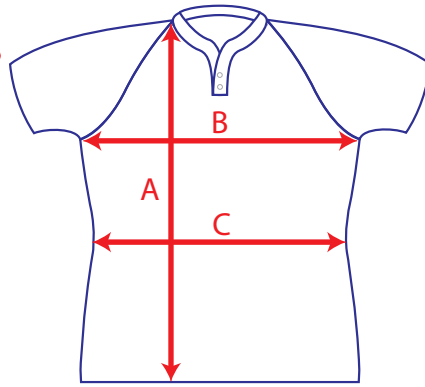

獅 LIONHART

DIMENSIONS ARE GARMENT SIZES

For equivalent chest or waist sizes please double measurements shown

TOLERANCE = +/- 1 cm,
if in doubt order one size larger

Half Tight

Note for straight sided shirt option the shirt width will be dimension B

Adult Mens Size

Units: CM

	XXS	XS	S	M	L	XL	2XL	3XL	4XL	5XL
A	66.0	68.5	71.0	73.5	76.0	78.5	81.0	83.5	86.0	89.0
B	45.0	47.5	50.0	52.5	55.0	57.5	60.0	62.5	65.0	67.5
C	39.0	41.0	43.0	45.0	47.0	49.0	51.0	53.0	55.0	57.0

Tight

Note for straight sided shirt option the shirt width will be dimension B

Adult Ladies Size

Units: CM

	XXS	XS	S	M	L	XL	2XL	3XL	4XL	5XL
A	66.0	68.5	71.0	73.5	76.0	78.5	81.0	83.5	86.0	89.0
B	45.0	47.5	50.0	52.5	55.0	57.5	60.0	62.5	65.0	67.5
C	36.0	38.0	40.0	42.0	44.0	46.0	48.0	50.0	52.0	54.0

Kids Size

Units: CM

	6	8	10	12	14
A	59.0	61.0	63.0	65.5	68.0
B	42.0	44.0	46.0	48.0	50.0
C	13.0	14.0	15.0	16.0	17.0