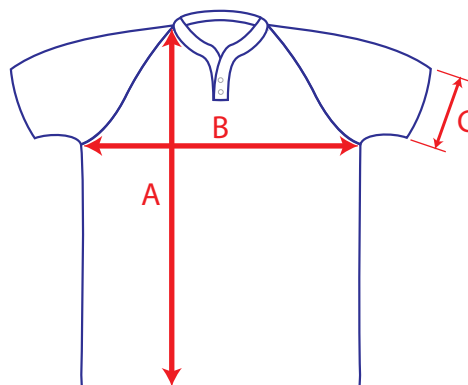

獅 LIONHART

DIMENSIONS ARE GARMENT SIZES

For equivalent chest or waist sizes please double measurements shown

TOLERANCE = +/- 1 cm,
if in doubt order one size larger

Half Tight

Note for straight sided shirt option the shirt width will be dimension B

Adult Mens Size

Units: CM

	XXS	XS	S	M	L	XL	2XL	3XL	4XL	5XL
A	66.0	68.5	71.0	73.5	76.0	78.5	81.0	83.5	86.0	89.0
B	45.0	47.5	50.0	52.5	55.0	57.5	60.0	62.5	65.0	67.5
C	39.0	41.0	43.0	45.0	47.0	49.0	51.0	53.0	55.0	57.0

Tight

Note for straight sided shirt option the shirt width will be dimension B

Adult Ladies Size

Units: CM

	XXS	XS	S	M	L	XL	2XL	3XL	4XL	5XL
A	66.0	68.5	71.0	73.5	76.0	78.5	81.0	83.5	86.0	89.0
B	45.0	47.5	50.0	52.5	55.0	57.5	60.0	62.5	65.0	67.5
C	36.0	38.0	40.0	42.0	44.0	46.0	48.0	50.0	52.0	54.0

Kids Size

Units: CM

	6	8	10	12	14
A	59.0	61.0	63.0	65.5	68.0
B	42.0	44.0	46.0	48.0	50.0
C	13.0	14.0	15.0	16.0	17.0